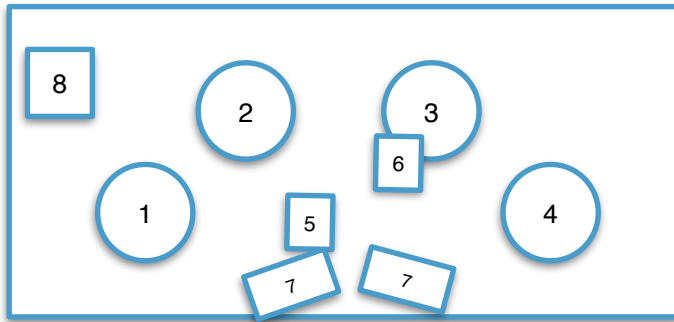

Our positions on stage:

- 1: violin 1 (standing)
- 2: violin 2, electric violin (standing)
- 3: cello, perc. pads, optionally kazoo/harmonice, vocals (sitting)
- 4: viola (standing)
- 5: microphone + stand for moderation
- 6: microphone + stand for moderation, vocals, and opt. kazoo/harmonica
- 7: monitors
- 8: small table

Lighting:

- background lighting in changing colours and combinations (blue, red, green, yellow, pink, ...)
- 4 white spots
- decent haze
- 4 moving heads

Recommended light settings:

- full black out (all lights off/dark)
- full black out + single spot light (on position 3)
- gradual brightening and dimming

At the day of the performance, a setlist with notes will be provided to all technicians and engineers. Lighting can be rehearsed during the soundcheck.

Thank you very much!